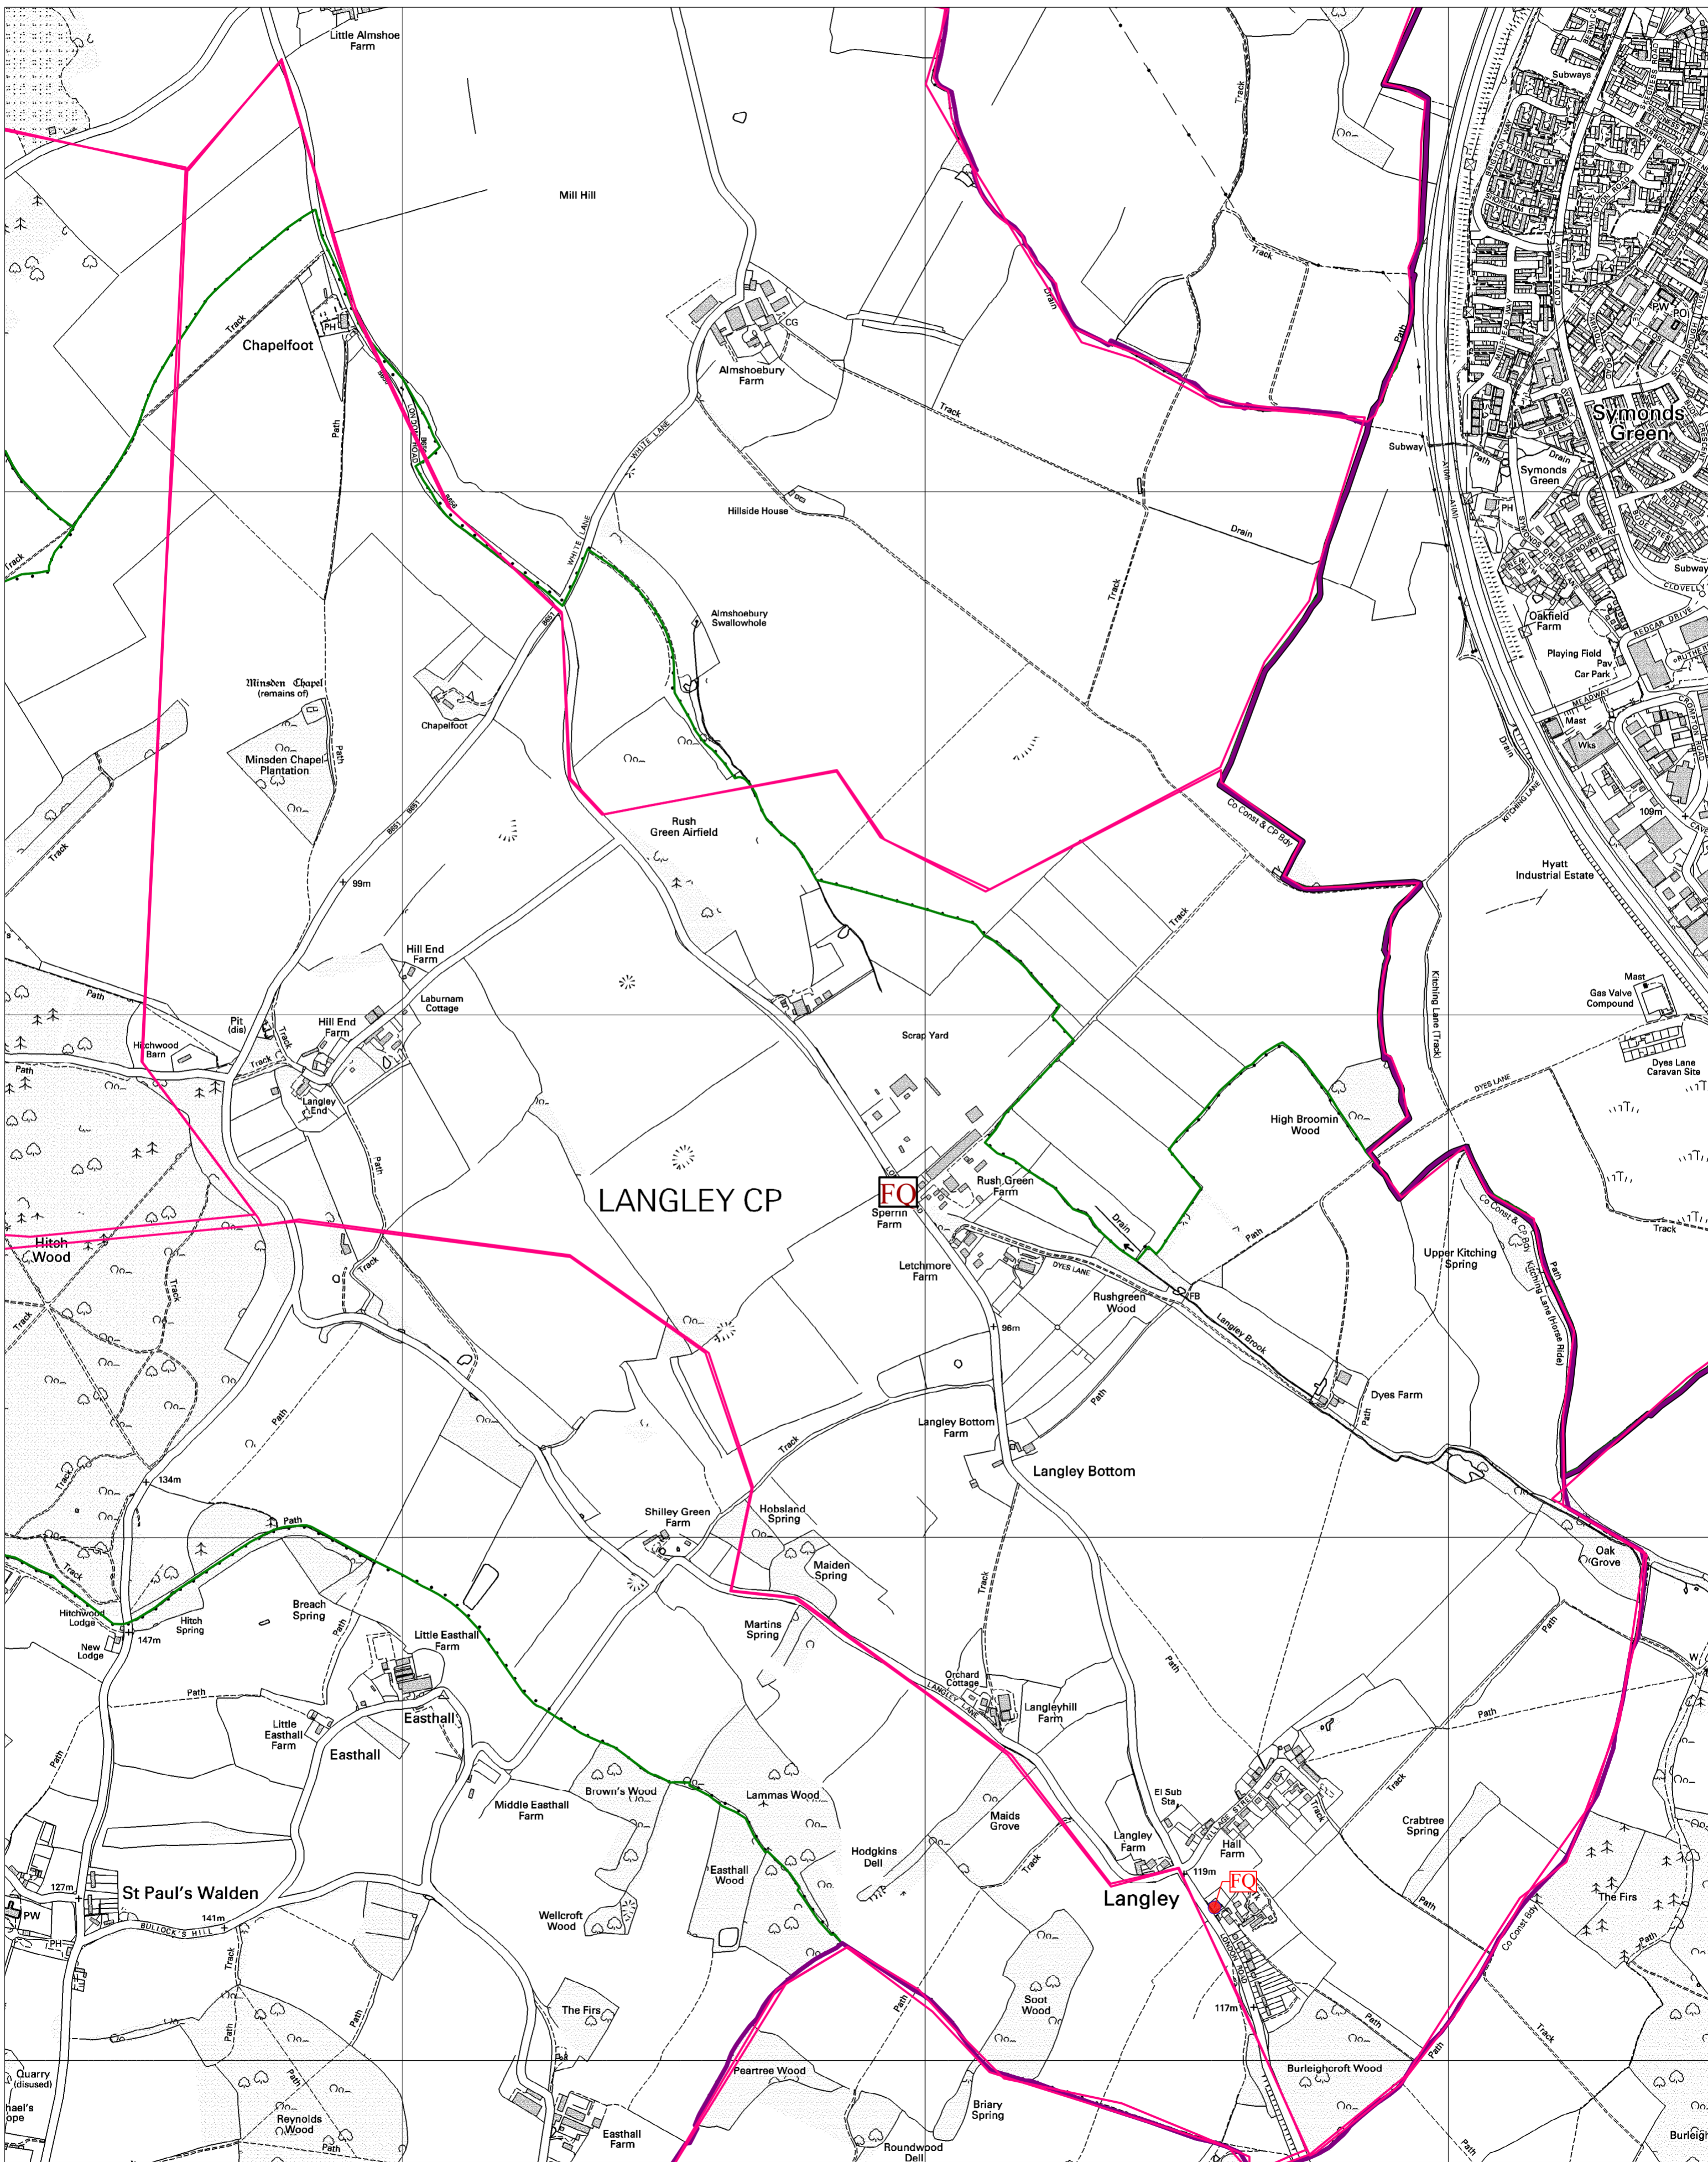

Polling Area - FQ - Langley

Scale: 1:?  
Date: 23:10:13